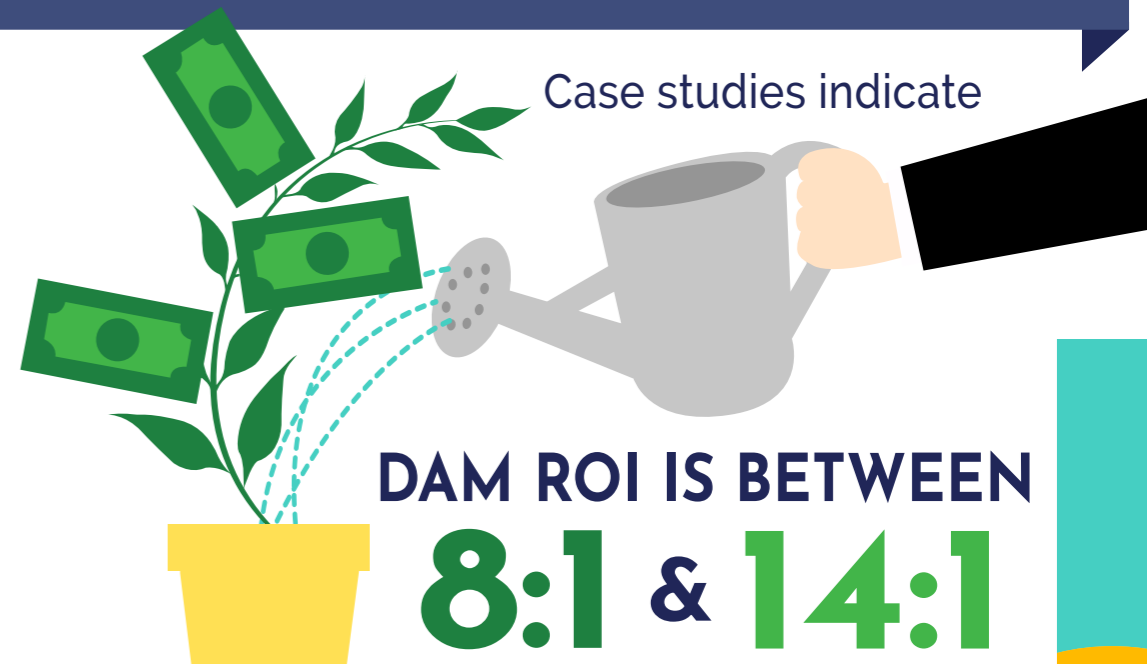

Case studies indicate

DAM ROI IS BETWEEN **8:1 & 14:1**

WE ARE DIGITAL ASSET MANAGEMENT EXPERTS

Let's walk through your workflow and process to determine how DAM can make the biggest impact on your work day!